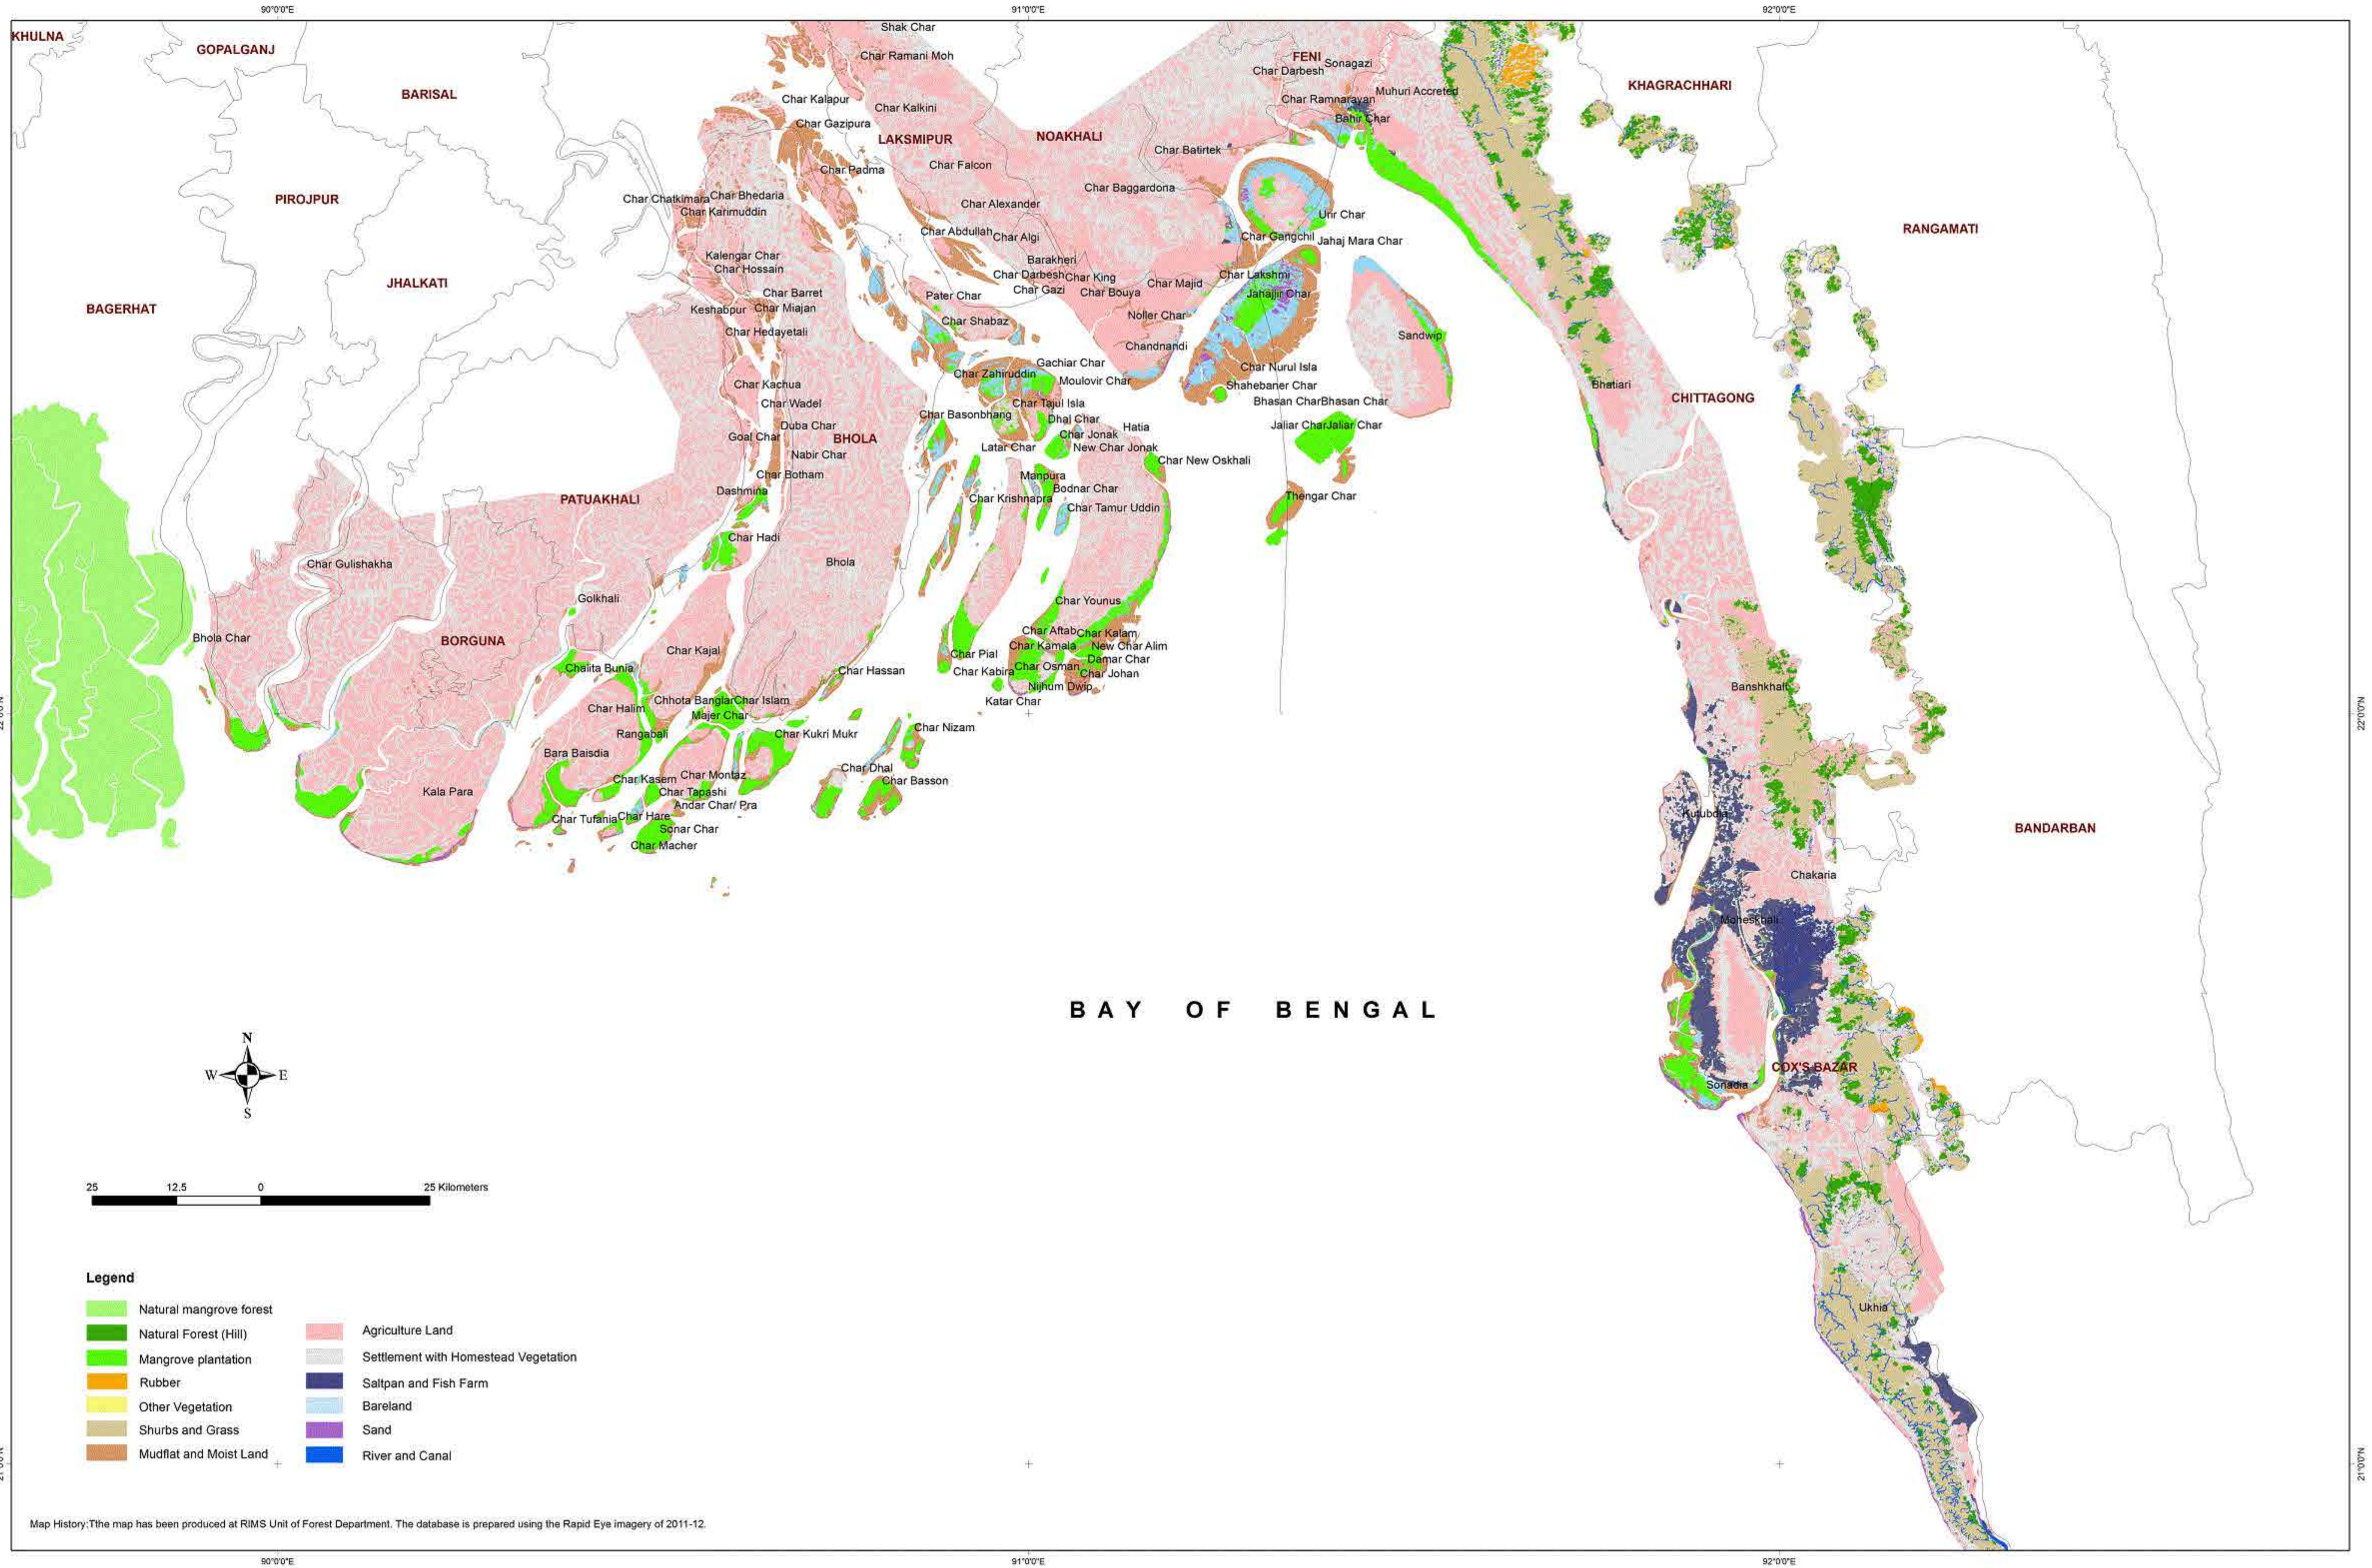

Coastal Plantation of Bangladesh

Map History: The map has been produced at RIMS Unit of Forest Department. The database is prepared using the Rapid Eye imagery of 2011-12.